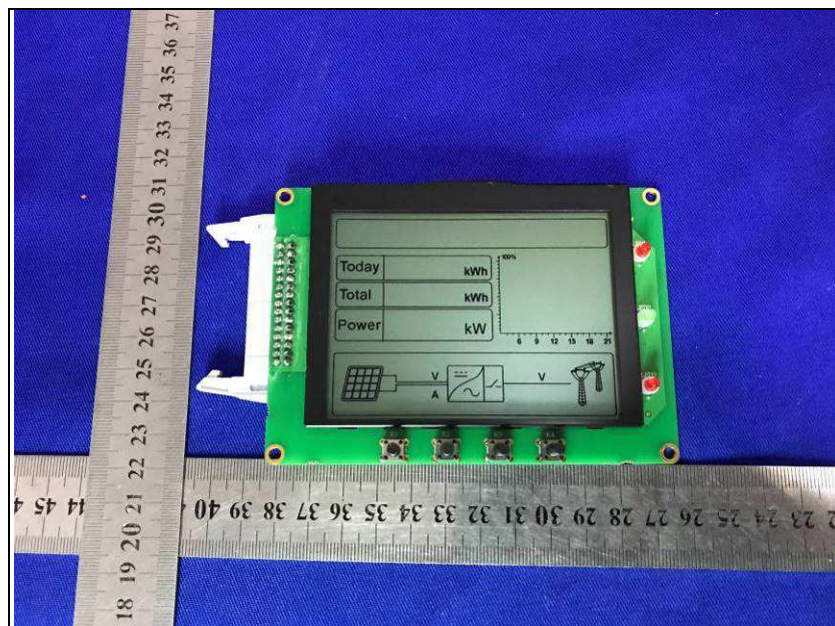

Reference No.: 200423N070

Internal view of SOFAR 1100TL

**BUREAU
VERITAS**

Reference No.: 200423N070

**BUREAU
VERITAS**

Reference No.: 200423N070

BUREAU VERITAS

Reference No.: 200423N070