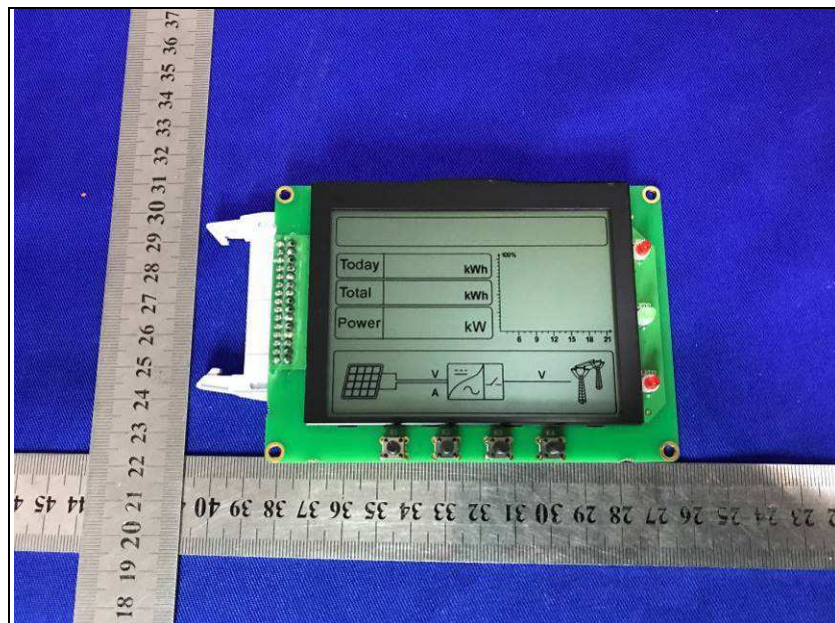

**BUREAU
VERITAS**

Reference No.: 200423N070

Internal view of SOFAR 3000TL