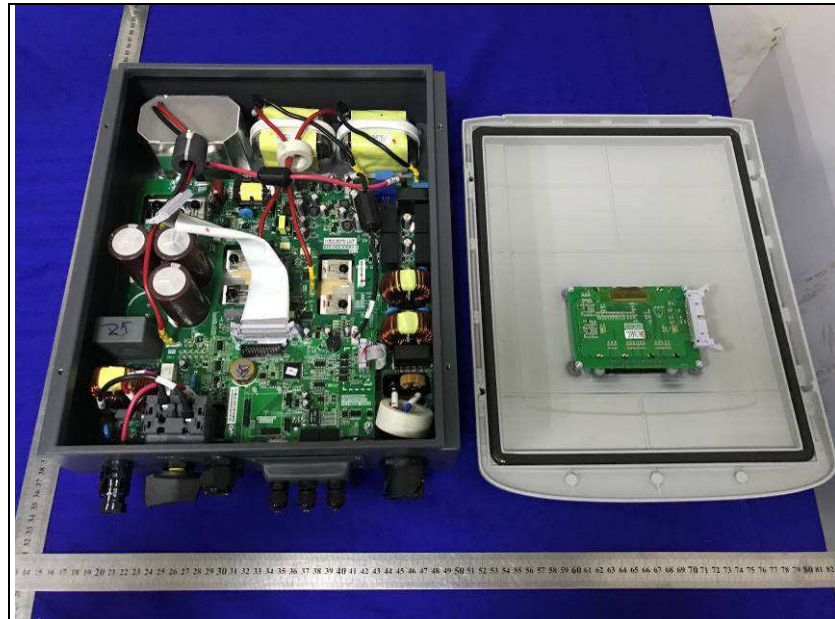

**BUREAU
VERITAS**

Reference No.: 200423N070

PHOTOGRAPHS OF THE EUT

General view of all models

**BUREAU
VERITAS**

Reference No.: 200423N070

**BUREAU
VERITAS**

Reference No.: 200423N070

**BUREAU
VERITAS**

Reference No.: 200423N070

Internal view of SOFAR 3000TL

BUREAU
VERITAS

Reference No.: 200423N070

**BUREAU
VERITAS**

Reference No.: 200423N070

BUREAU
VERITAS