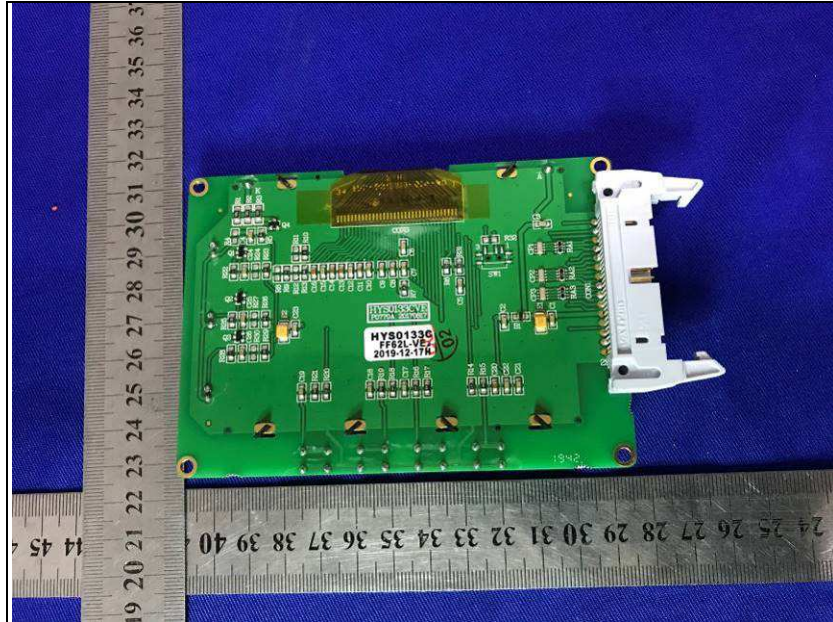

Reference No.: 200423N070

Internal view of SOFAR 1100TL

**BUREAU
VERITAS**

Reference No.: 200423N070

**BUREAU
VERITAS**

Reference No.: 200423N070

BUREAU VERITAS

Reference No.: 200423N070